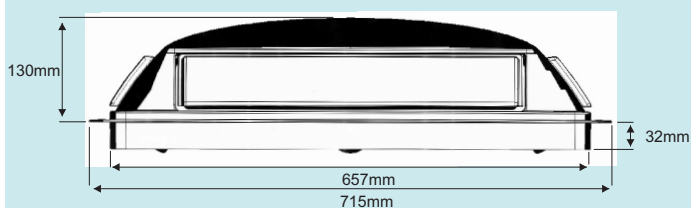

## CAMEC FOUR SEASONS HATCH

This hatch has features to make it the most versatile and easy to use hatch on the market. Opening from all 4 sides, with fully removable flyscreens for ease of cleaning or replacement, easy to open and close, can be left partly open while out of the caravan for the day, allowing airflow into your caravan while having no concerns of water getting in through the hatch if it rains.

### Features:

- Modern looking
- One piece moulded body
- Opens on all 4 sides
- Removable flyscreens
- Large control knobs for ease of use
- Continuous Airflow exceeds 220cm<sup>2</sup> (providing the product is maintained and cleaned)
- Easy to fit
- Fits old four seasons hatch cutout
- Supplied with wind deflector
- Installed with foam tape for easy fitting and screws supplied
- Internal trim available
- Spare parts available

### Technical specifications:

Dimensions -

Installed Height:	130mm
Overall:	720mmW x 720mmD
Cut out:	660mm x 660mm
Weight:	3.25kg
Continuous Airflow:	220cm <sup>2</sup>